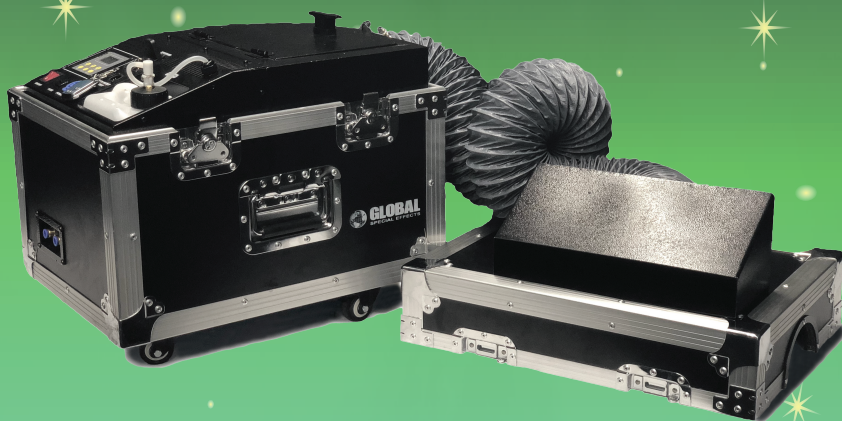

LOW LYING FOG MACHINE

NO DRY ICE OR CO2 NEEDED!

GLOBAL
SPECIAL EFFECTS

www.GlobalSpecialEffects.com

SPECIFICATIONS

LOW LYING FOG MACHINE

The Low Lying Fog Machine by Global Special Effects is a professional quality fog machine with high output and great projection. NO DRY ICE OR CO2 REQUIRED! This machine creates a one-of-a-kind effect that truly adds the "Wow!" factor to any event or celebration. The Low Lying Fog Machine is great for theatrical events, haunted houses, weddings, athletic events, concerts, & more!

SIZE:

Dimensions: 21"L x 15"W x 19"H

Weight: Approx 85 lbs

Fluid Tank: 1/2 Gallon

ELECTRICAL REQUIREMENTS:

Voltage: 110/V

Power: 2000W

Frequency: 50/60 Hz

COVERAGE:

Projection: Up to 35+ ft.

Output: 30,000 cu.ft./min

HEAT UP TIME:

Heat Up Time: Approx 5 mins

CONTROL OPTIONS:

- Wireless Remote
- LCD Controller Screen
- DMX 512

***MACHINE USES FOG
FLUID AND WATER ONLY***